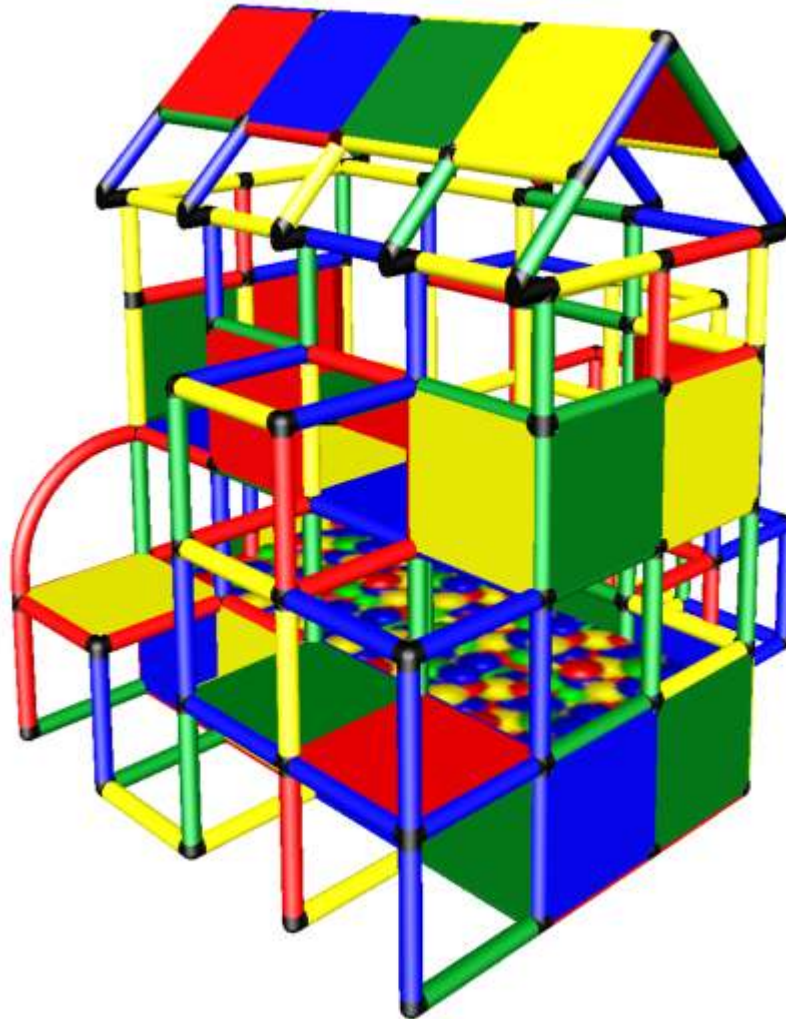

PHUNZONE

Residential Play Structure
112103
"Indiana"

For Playroom, Bedroom, Bonus Room, Rec Room, Garage, Backyard

Age Appropriate: 2-5 years
LWH: 6.7' x 5.4' x 6.7'
Integrated Ballpit: 2.8' x 5.4'
Capacity: 7
Fall Height: Platform - 33"